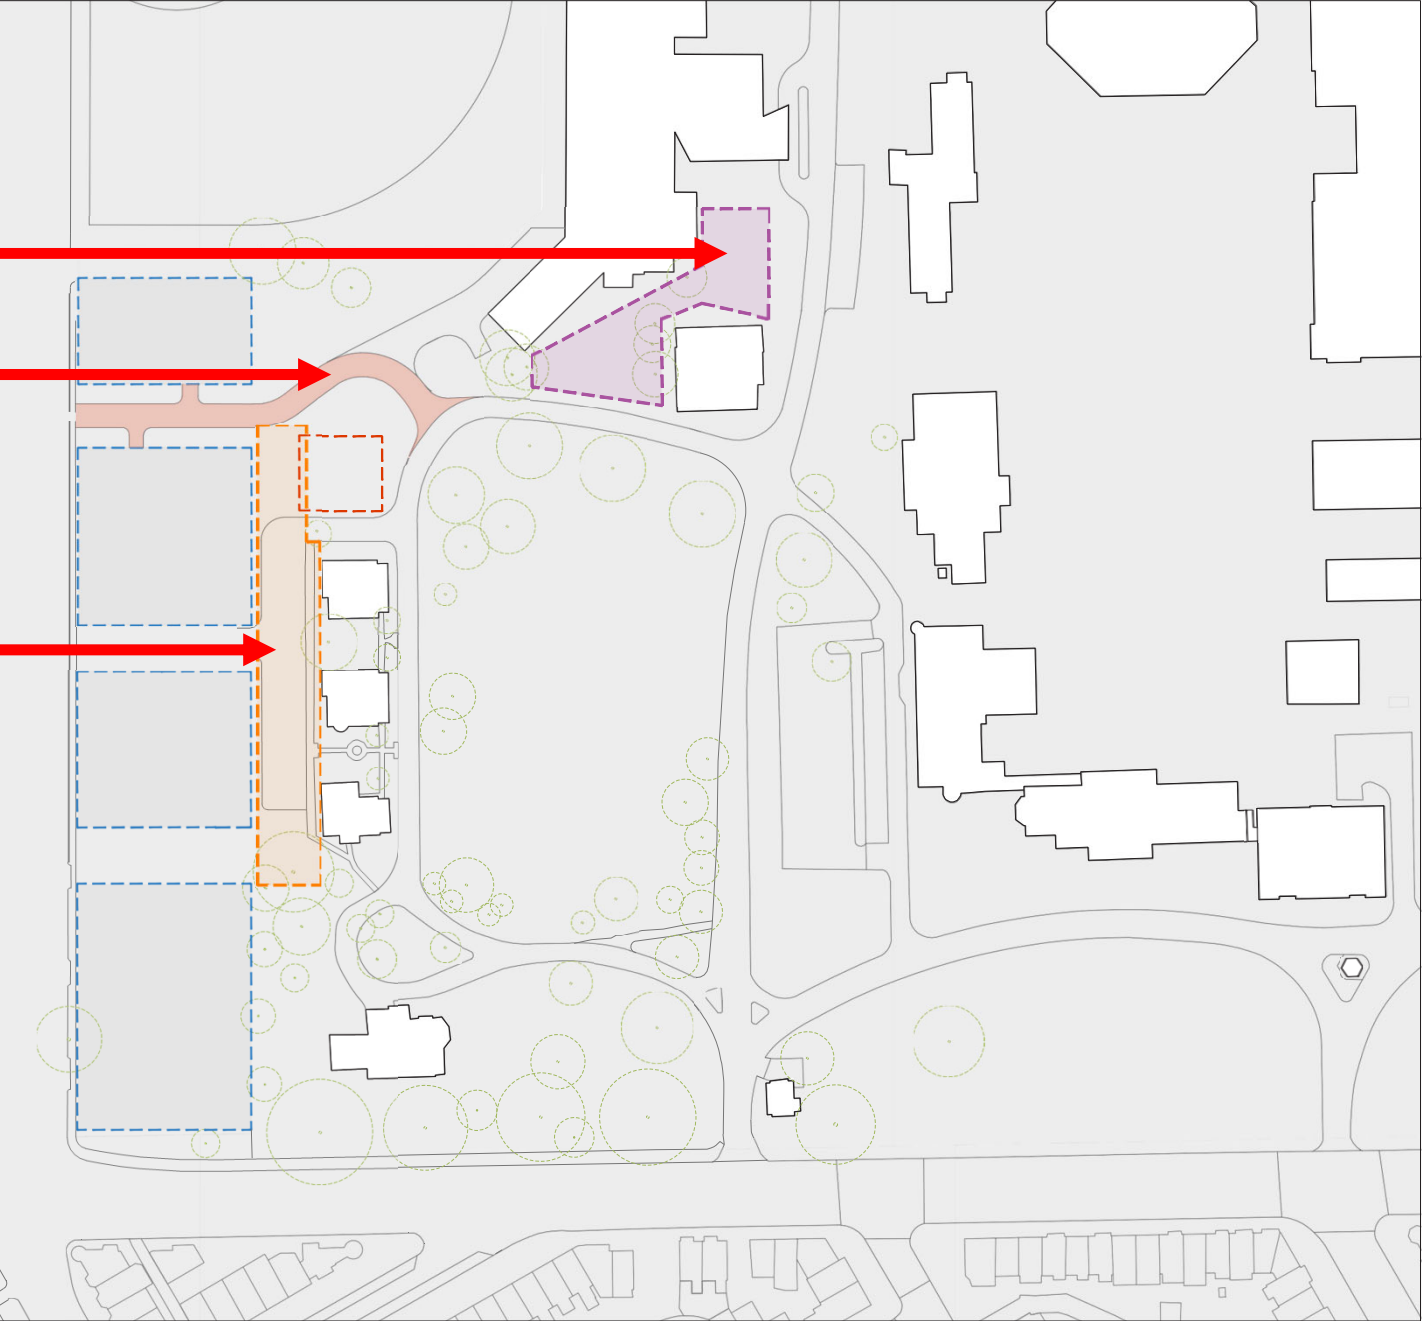

Gallaudet University

Campus Plan Amendment Presentation

4th November 2021

Miller Memorial

*Tapscott St
re-alignment*

Creativity Way

Note - design / visualisations by MASS Design Group / TEN x TEN Landscape Architecture

Miller Memorial

Olmsted Green

Lapscott St NE

Green Filigree

Morse St NE

Tapscott St

Green Finger

Morse St