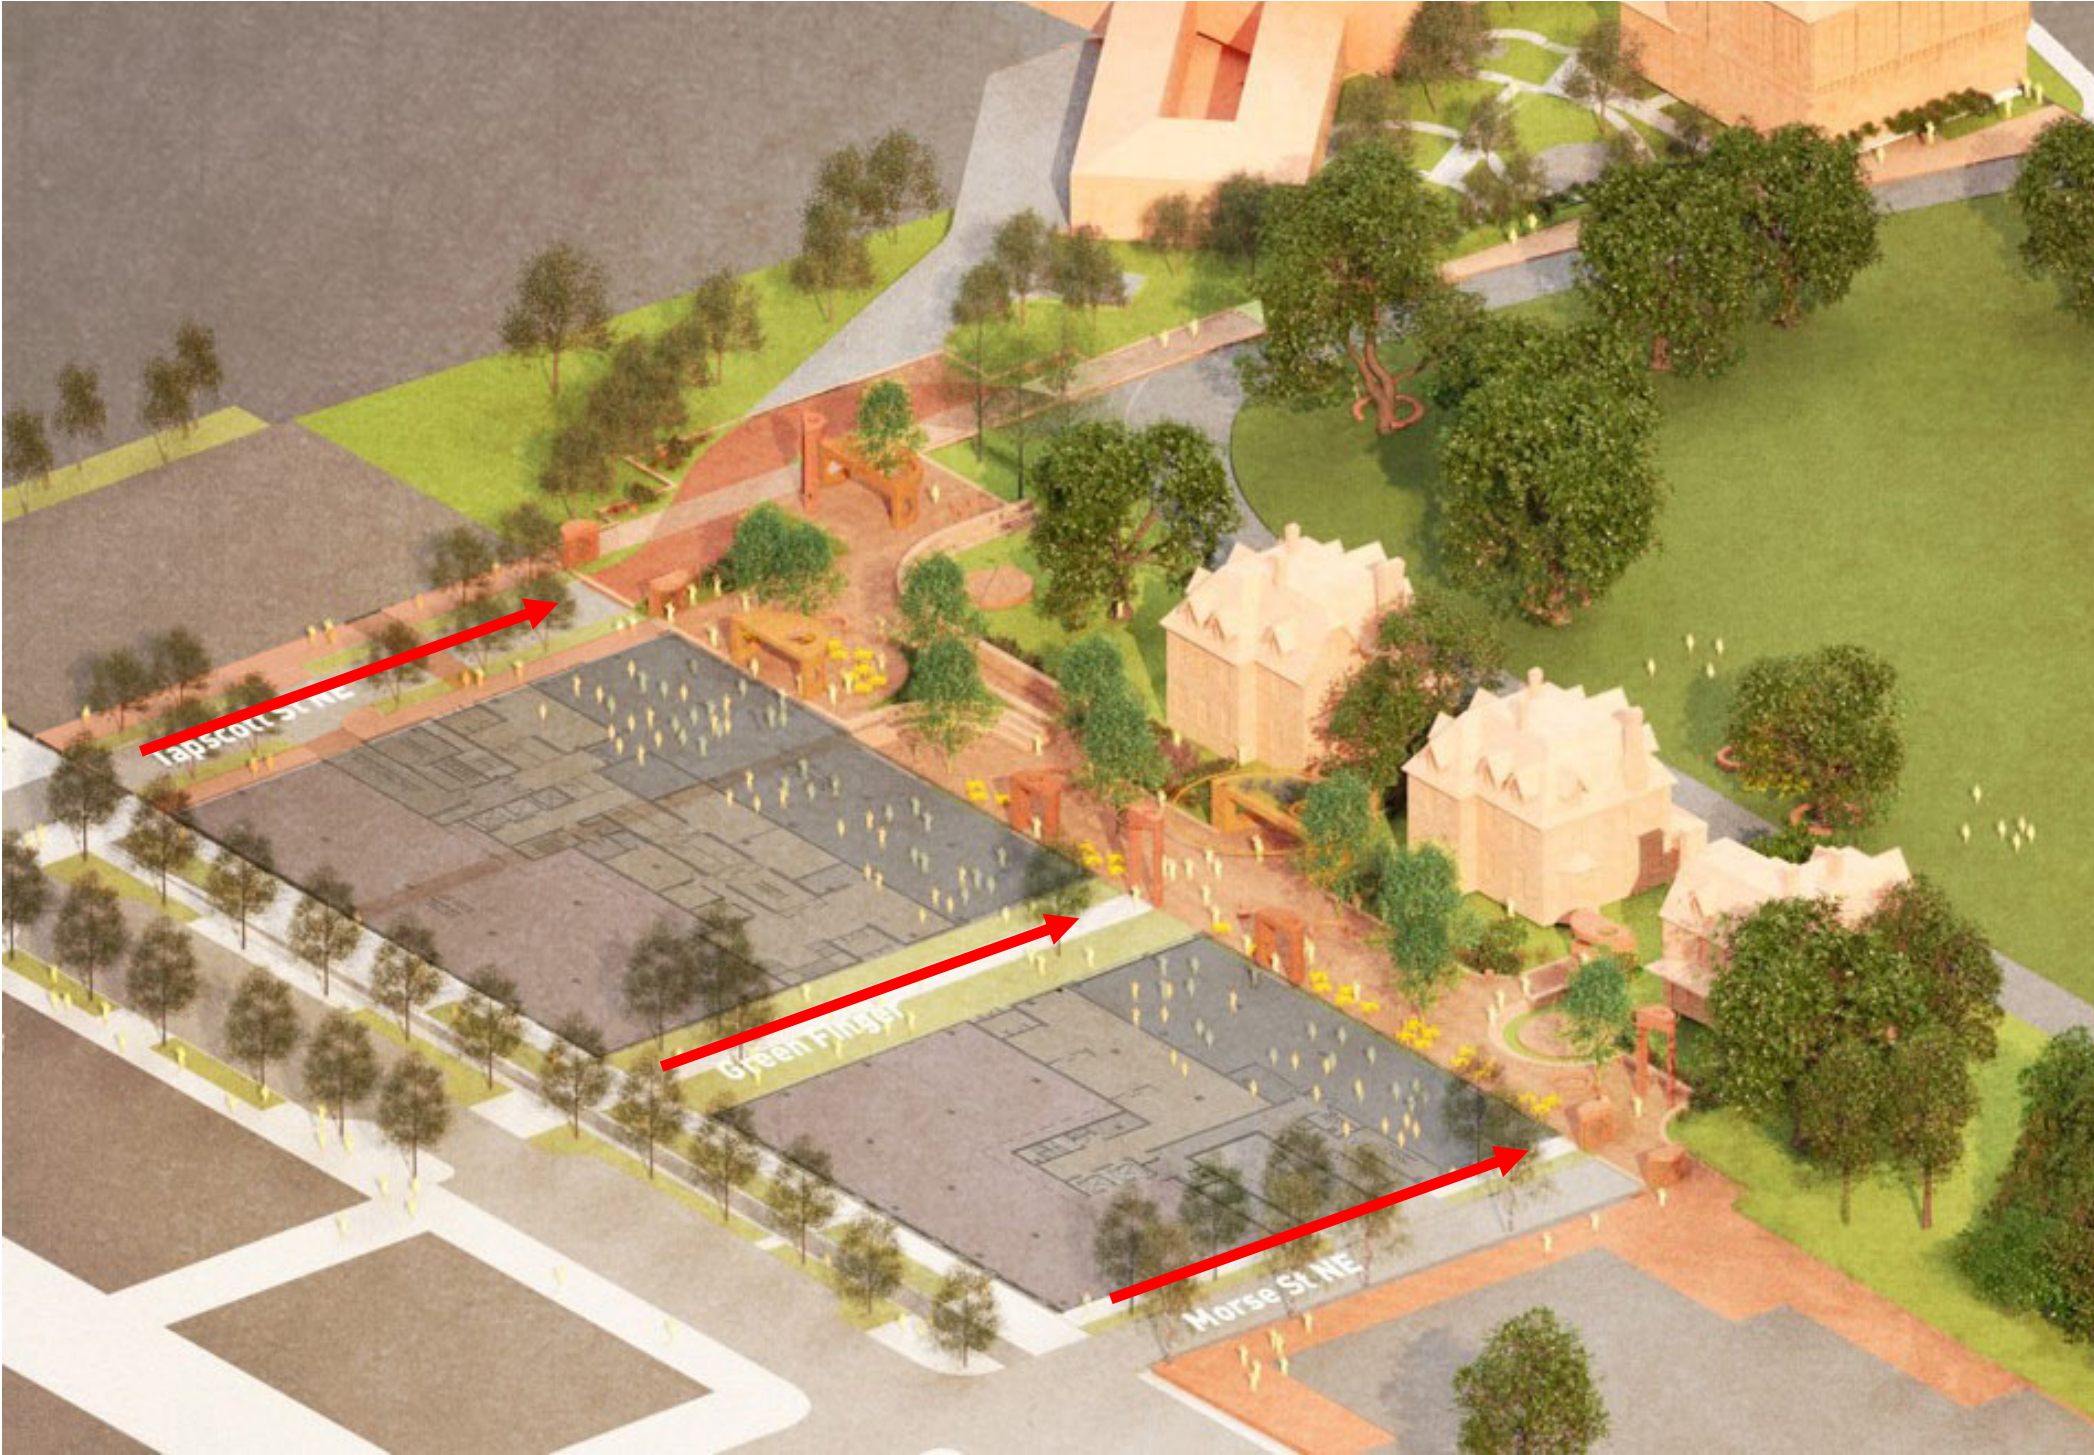

Gallaudet University

Campus Plan Amendment Presentation

4th November 2021

Miller Memorial

*Tapscott St
re-alignment*

Creativity Way

Note - design / visualisations by MASS Design Group / TEN x TEN Landscape Architecture