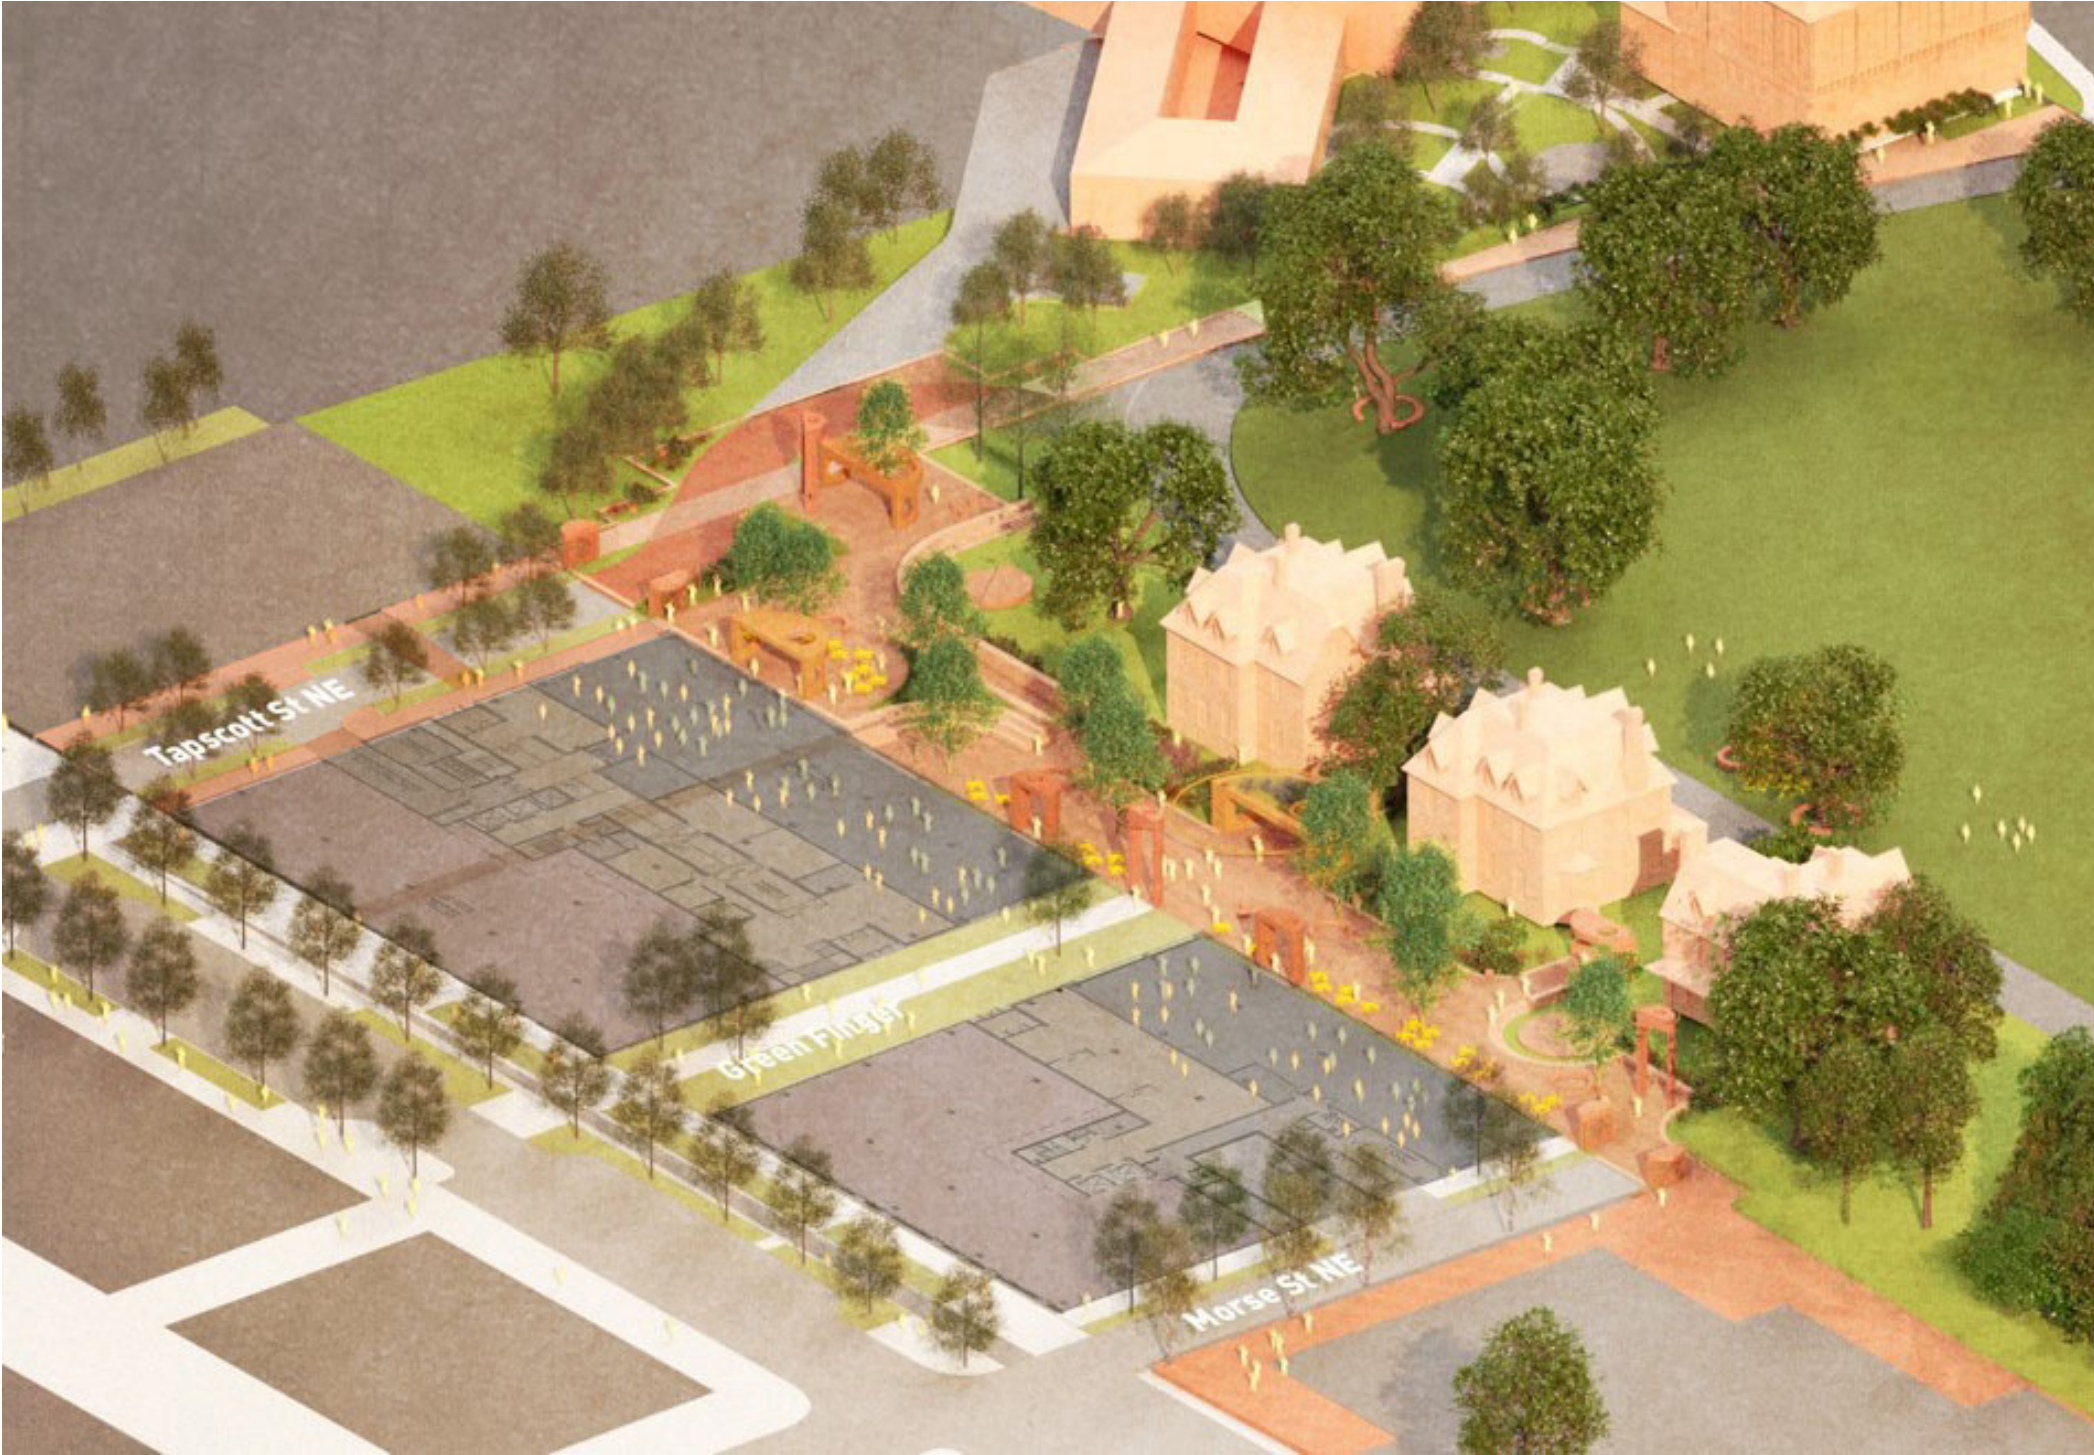

Gallaudet University

Campus Plan Amendment Presentation

4th November 2021

Miller Memorial

*Tapscott St
re-alignment*

Creativity Way

Note - design / visualisations by MASS Design Group / TEN x TEN Landscape Architecture