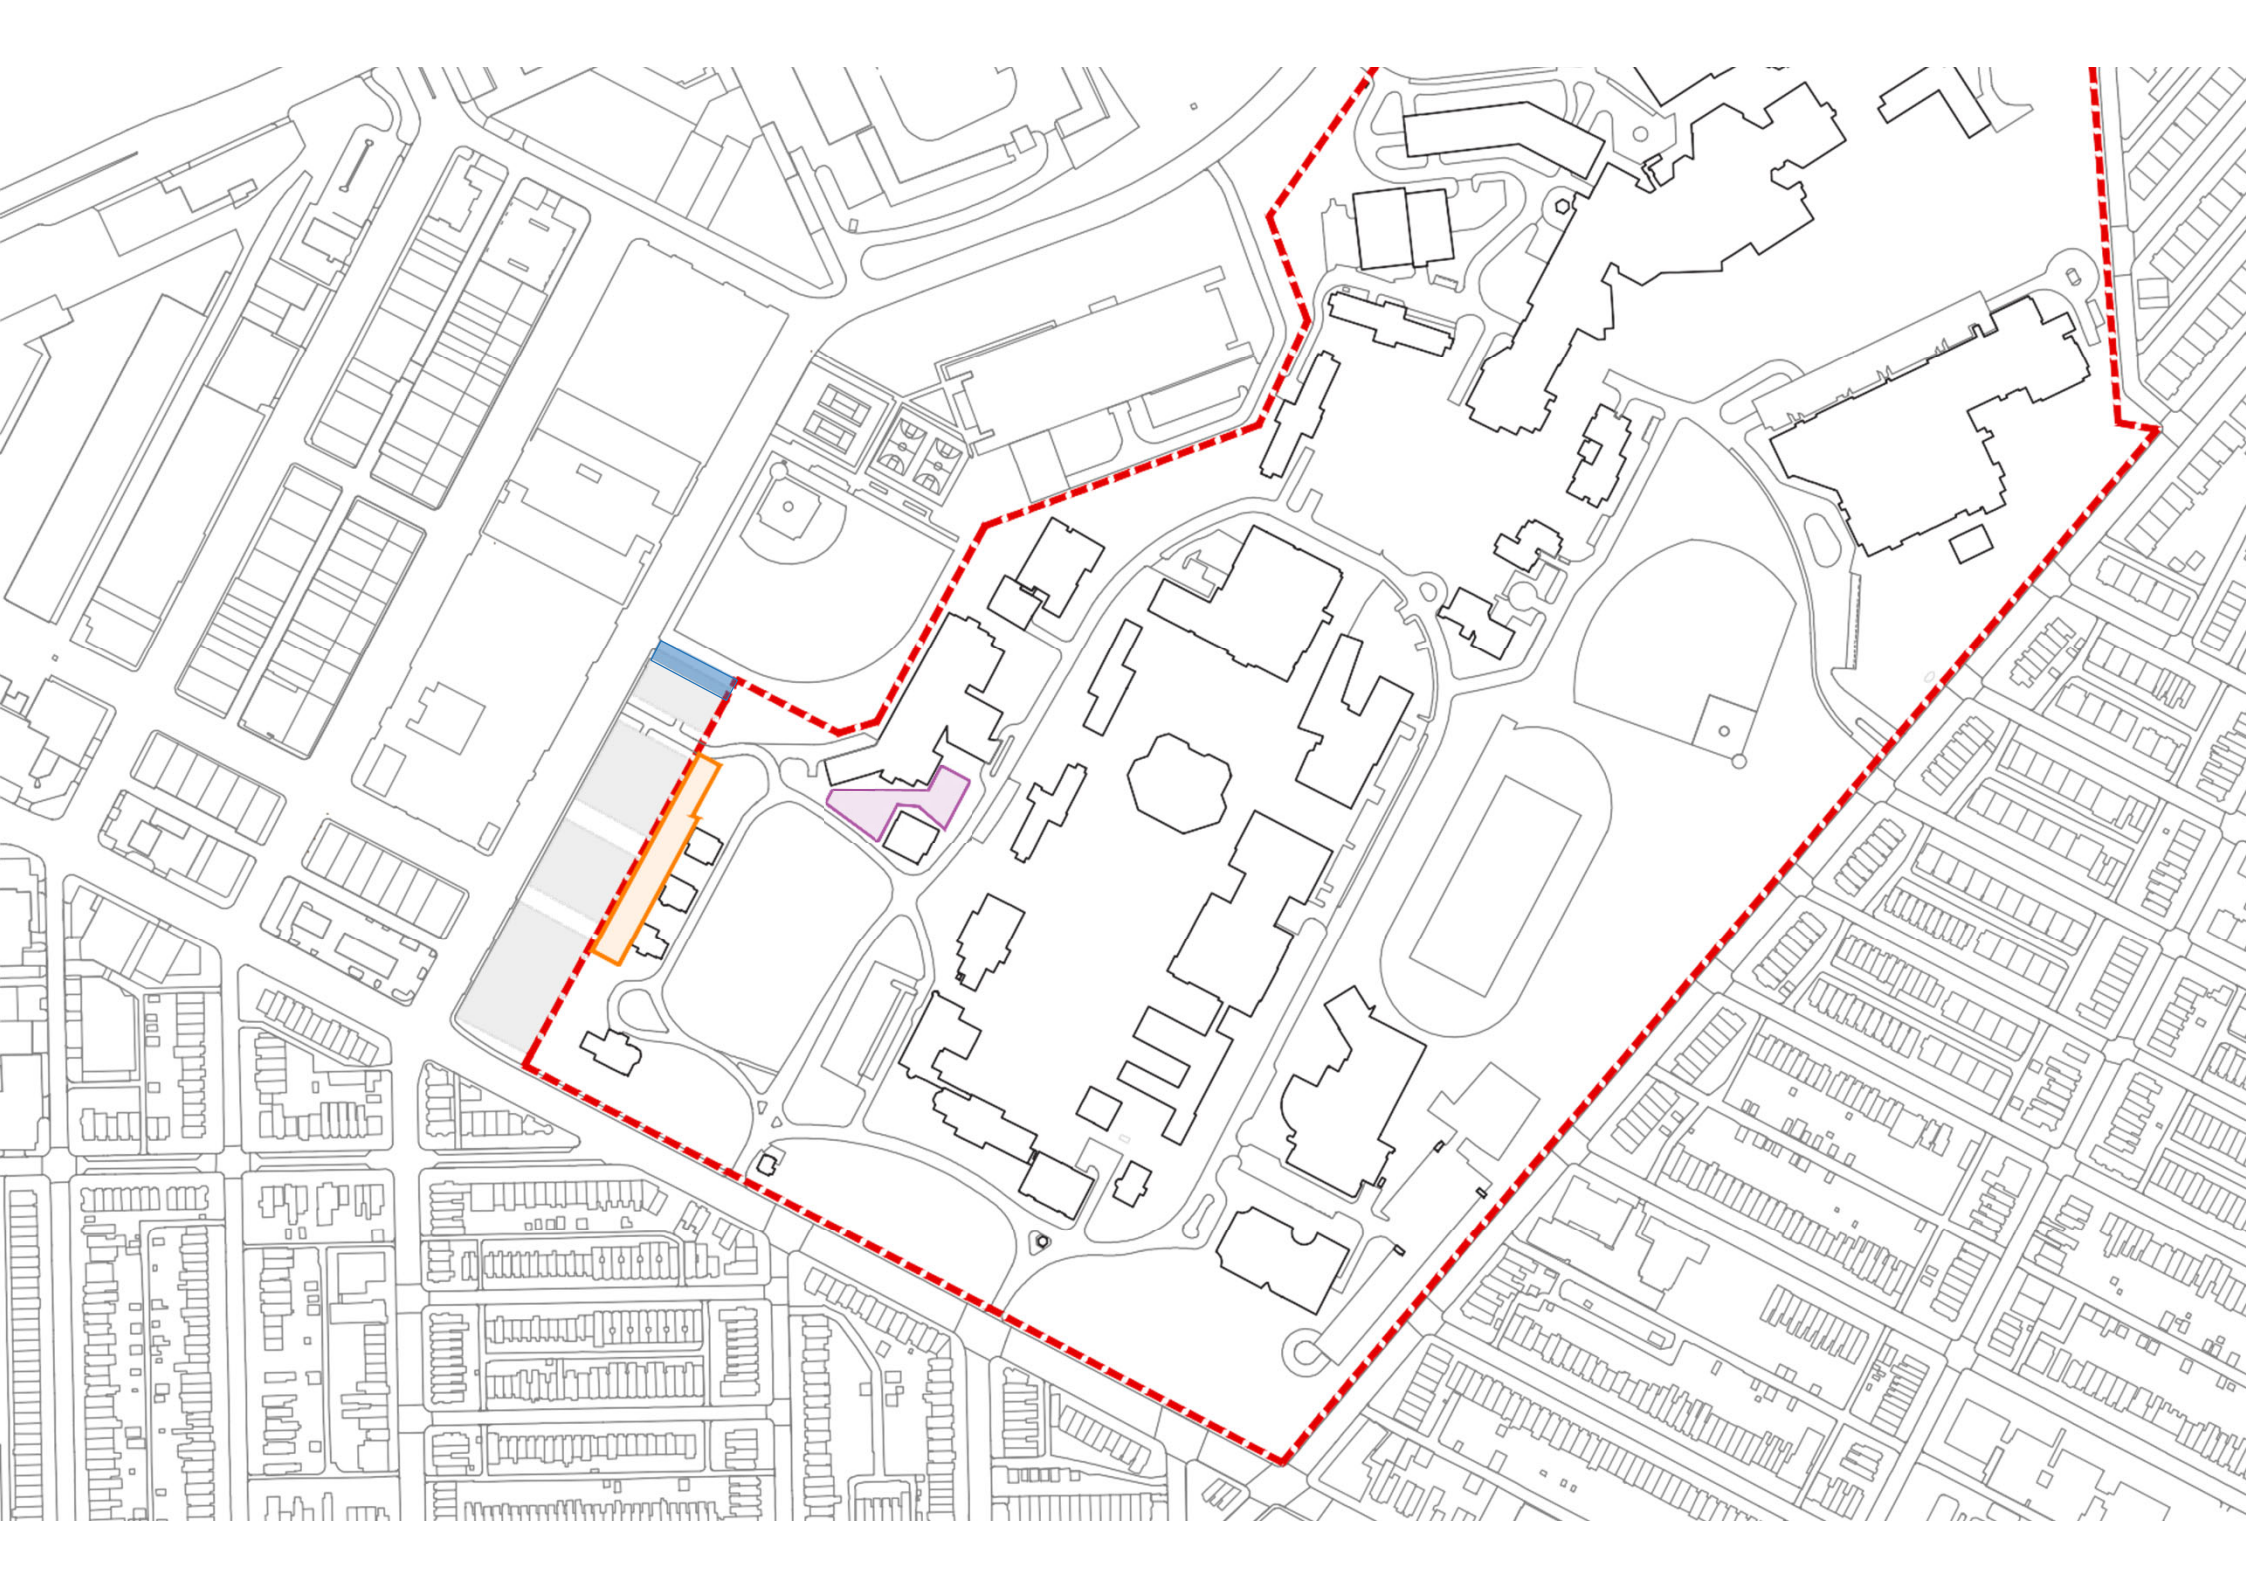

Gallaudet University

Campus Plan Amendment Presentation

4th November 2021

Miller Memorial

*Tapscott St
re-alignment*

Creativity Way

Note - design / visualisations by MASS Design Group / TEN x TEN Landscape Architecture

Miller Memorial

Olmsted Green

Lapscott St NE

Green Filigree

Morse St NE

Tapscott St

Green Finger

Morse St