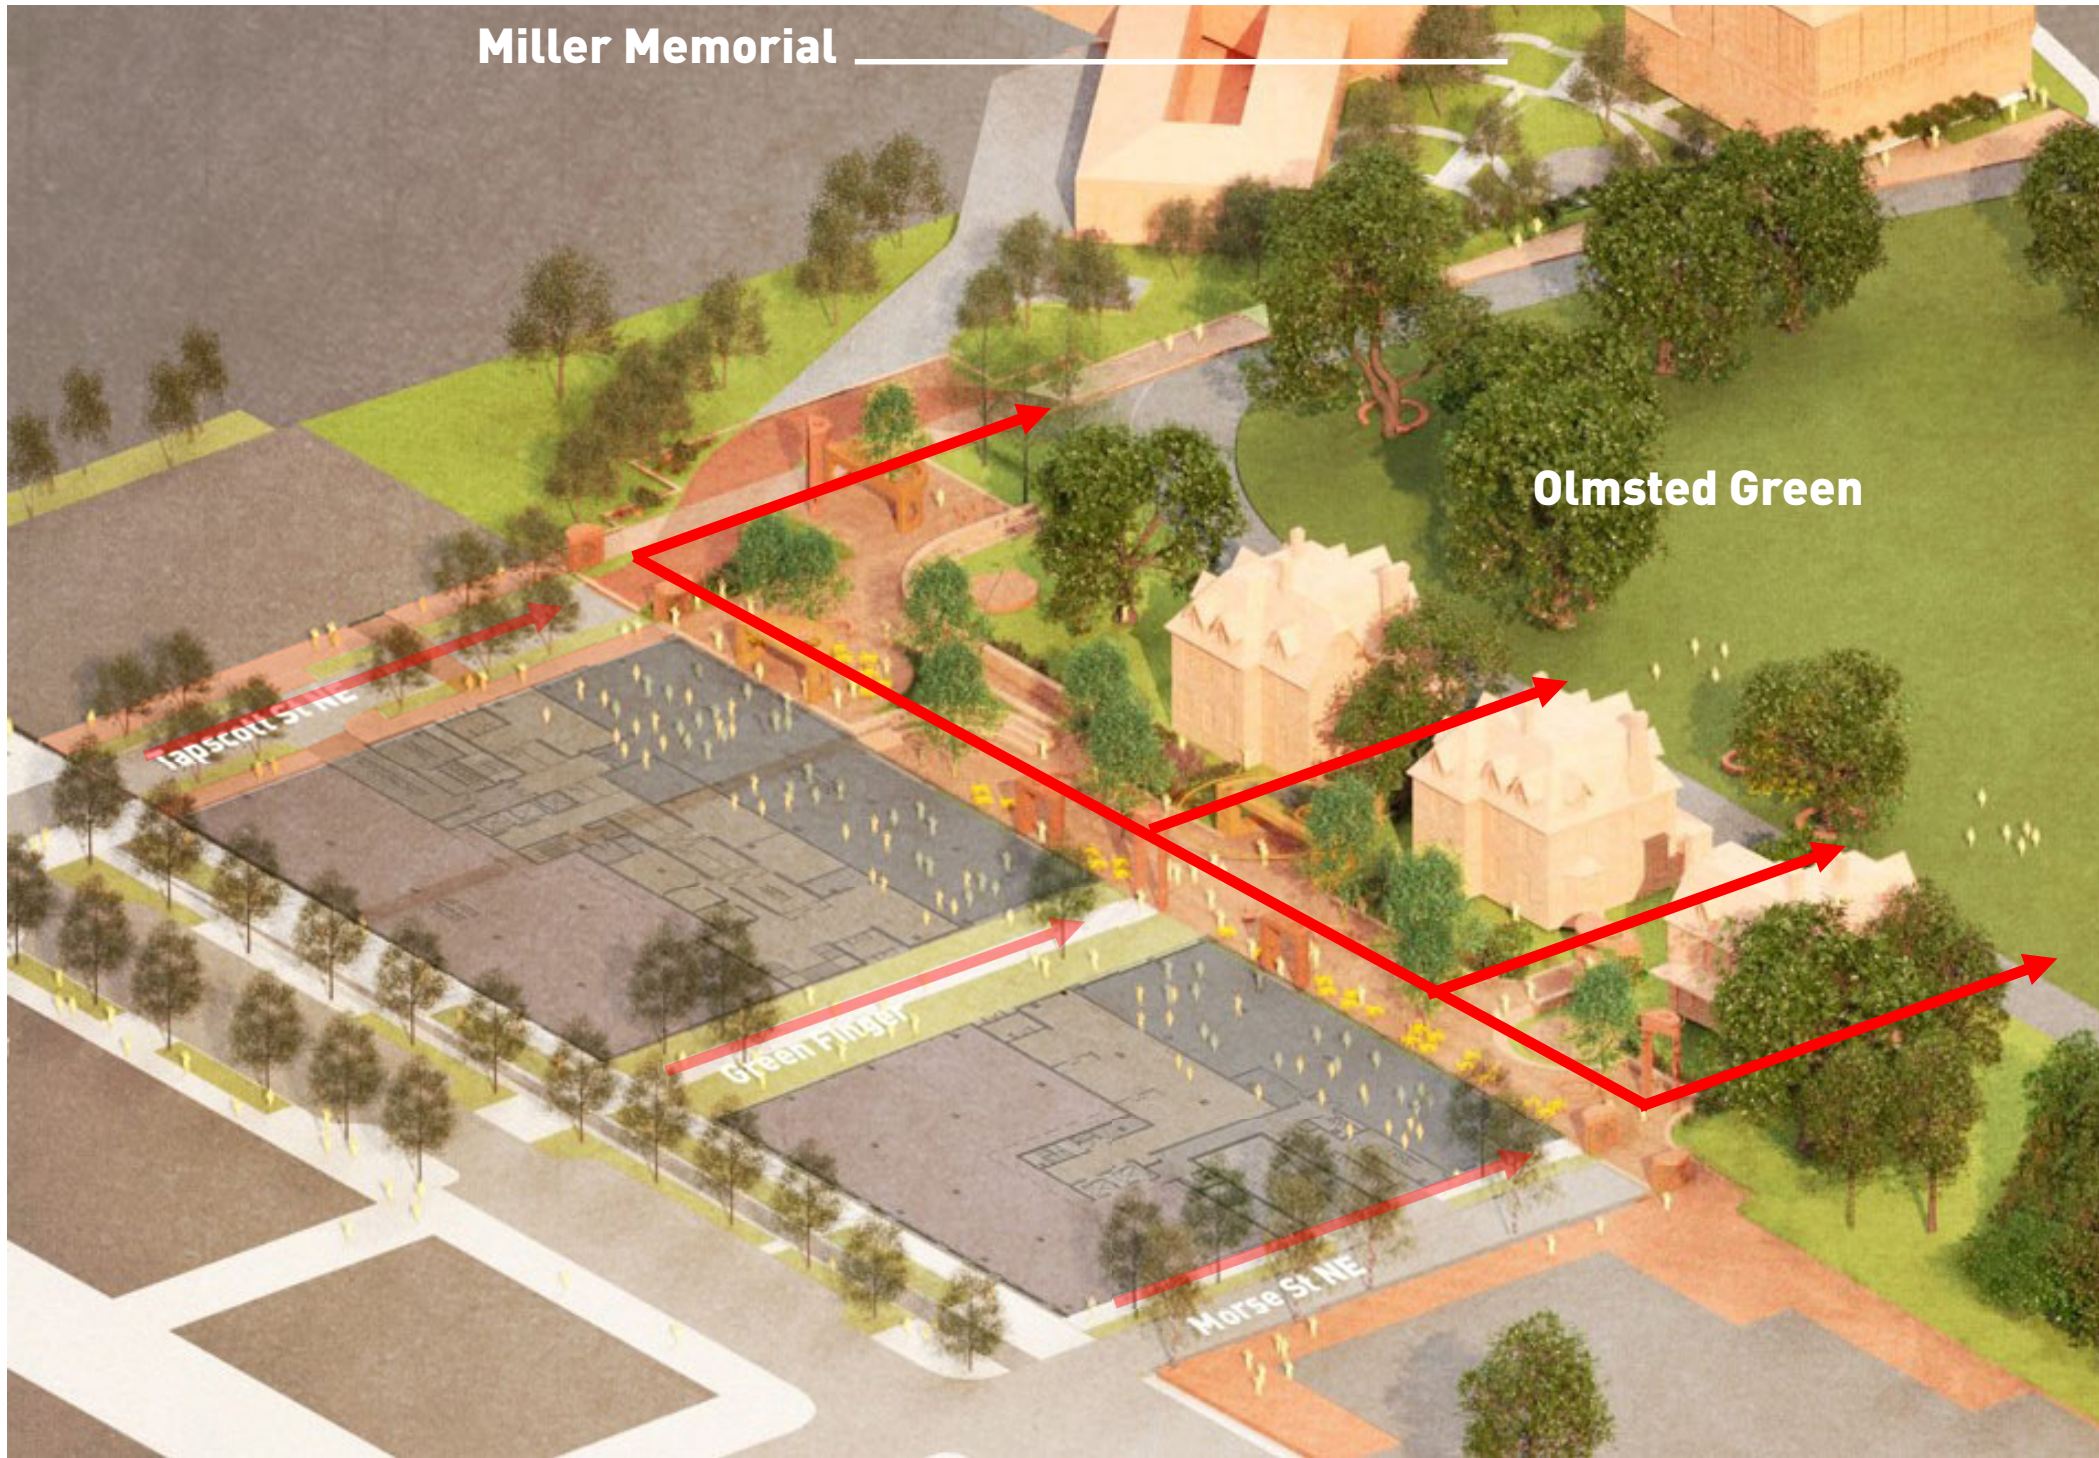

Gallaudet University

Campus Plan Amendment Presentation

4th November 2021

Miller Memorial

*Tapscott St
re-alignment*

Creativity Way

Note - design / visualisations by MASS Design Group / TEN x TEN Landscape Architecture

Miller Memorial

Olmsted Green

Lapscott St NE

Green Filigree

Morse St NE

Tapscott St

Green Finger

Morse St